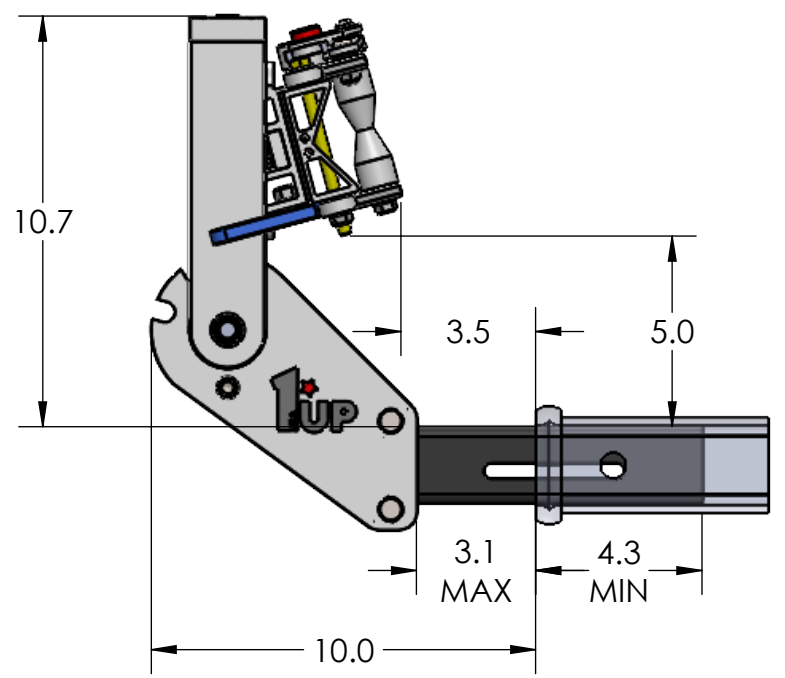

2" HEAVY DUTY SINGLE

RIDE POSITION

STORAGE POSITION

DOWN POSITION

OVERALL WIDTH

2" HEAVY DUTY SINGLE - STORAGE POSITION

BASE RACK

BASE RACK W/ ONE ADD-ON

BASE RACK W/ TWO ADD-ONS

2" HEAVY DUTY SINGLE - RIDE POSITION

BASE RACK W/ ONE ADD-ON

BASE RACK

BASE RACK W/ TWO ADD-ONS

2" HEAVY DUTY SINGLE - DOWN POSITION

BASE RACK W/ ONE ADD-ON

BASE RACK

BASE RACK W/ TWO ADD-ONS

2" HEAVY DUTY DOUBLE

RIDE POSITION

STORAGE POSITION

DOWN POSITION

OVERALL WIDTH

2" HEAVY DUTY DOUBLE - STORAGE POSITION

BASE RACK