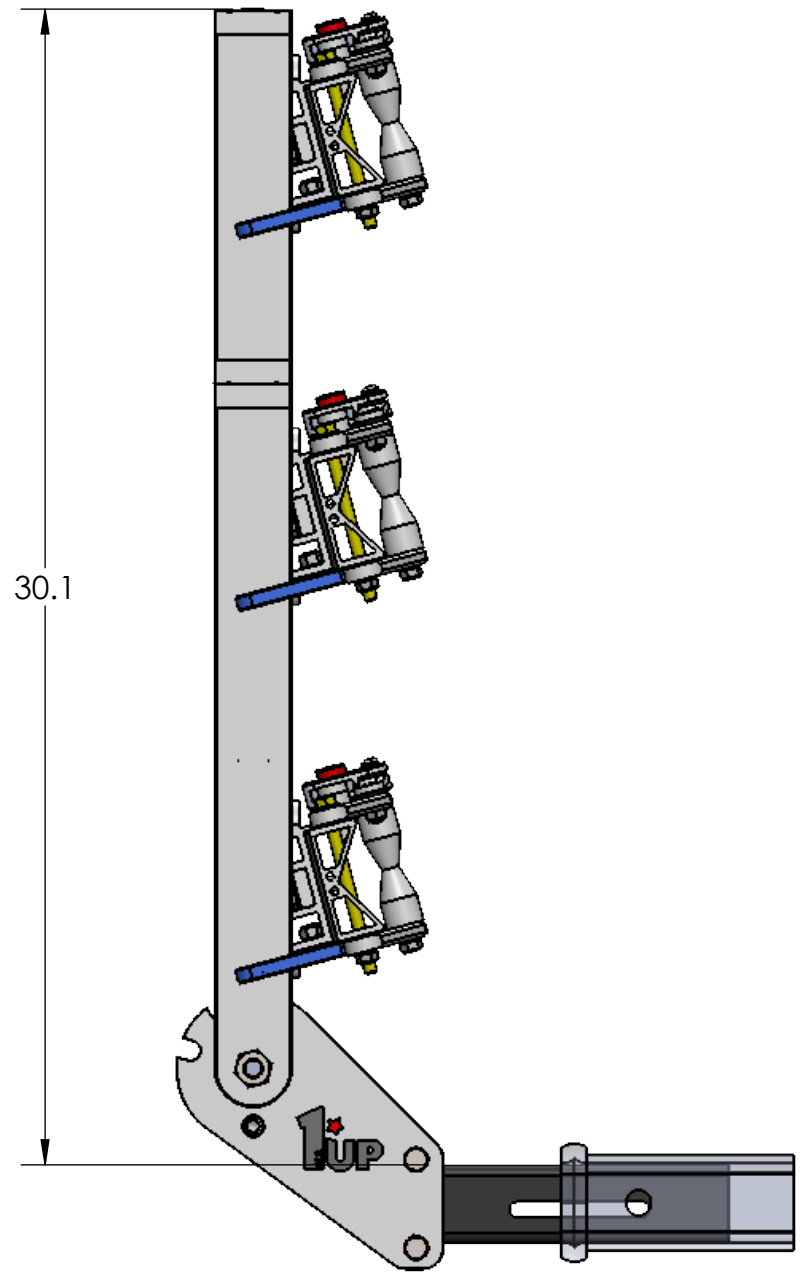

2" HEAVY DUTY SINGLE

RIDE POSITION

STORAGE POSITION

DOWN POSITION

OVERALL WIDTH

2" HEAVY DUTY SINGLE - STORAGE POSITION

BASE RACK

BASE RACK W/ ONE ADD-ON

BASE RACK W/ TWO ADD-ONS

2" HEAVY DUTY DOUBLE

RIDE POSITION

STORAGE POSITION

DOWN POSITION

OVERALL WIDTH

2" HEAVY DUTY DOUBLE - STORAGE POSITION

BASE RACK

BASE RACK W/ ONE ADD-ON

BASE RACK W/ TWO ADD-ONS

2" HEAVY DUTY DOUBLE - RIDE POSITION

BASE RACK W/ ONE ADD-ON

BASE RACK

BASE RACK W/ TWO ADD-ONS

2" HEAVY DUTY DOUBLE - DOWN POSITION

BASE RACK W/ ONE ADD-ON