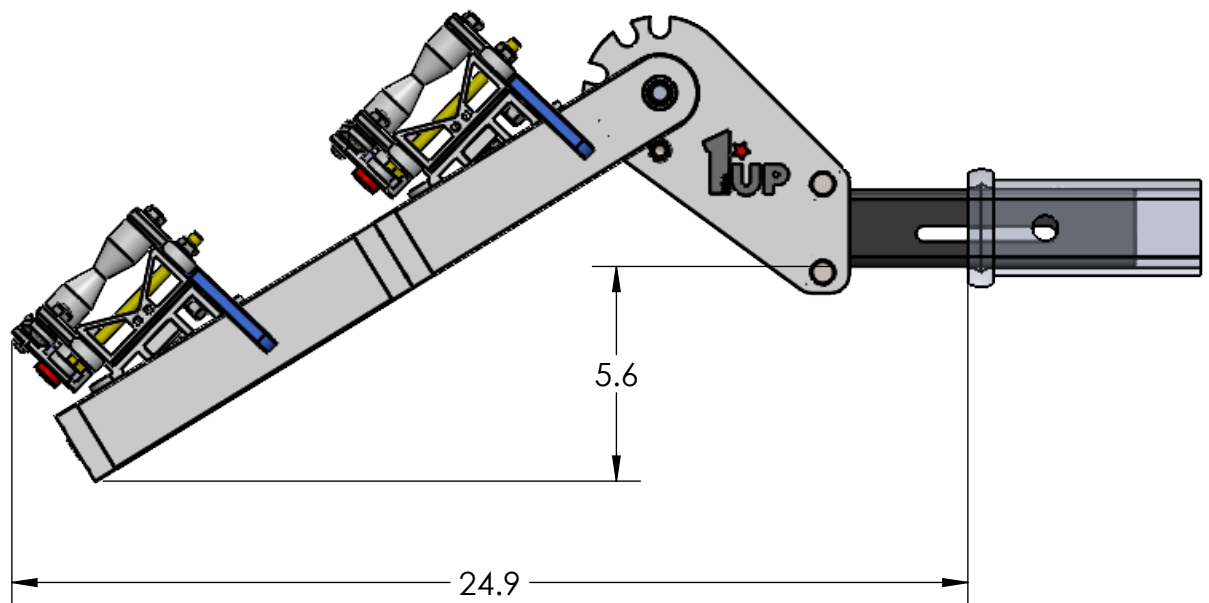

2" HEAVY DUTY SINGLE

RIDE POSITION

STORAGE POSITION

DOWN POSITION

OVERALL WIDTH

2" HEAVY DUTY SINGLE - STORAGE POSITION

BASE RACK

BASE RACK W/ ONE ADD-ON

BASE RACK W/ TWO ADD-ONS

2" HEAVY DUTY SINGLE - RIDE POSITION

BASE RACK W/ ONE ADD-ON

BASE RACK

BASE RACK W/ TWO ADD-ONS

2" HEAVY DUTY SINGLE - DOWN POSITION

BASE RACK W/ ONE ADD-ON

BASE RACK

BASE RACK W/ TWO ADD-ONS

2" HEAVY DUTY DOUBLE

RIDE POSITION

STORAGE POSITION

DOWN POSITION

OVERALL WIDTH

2" HEAVY DUTY DOUBLE - STORAGE POSITION

BASE RACK