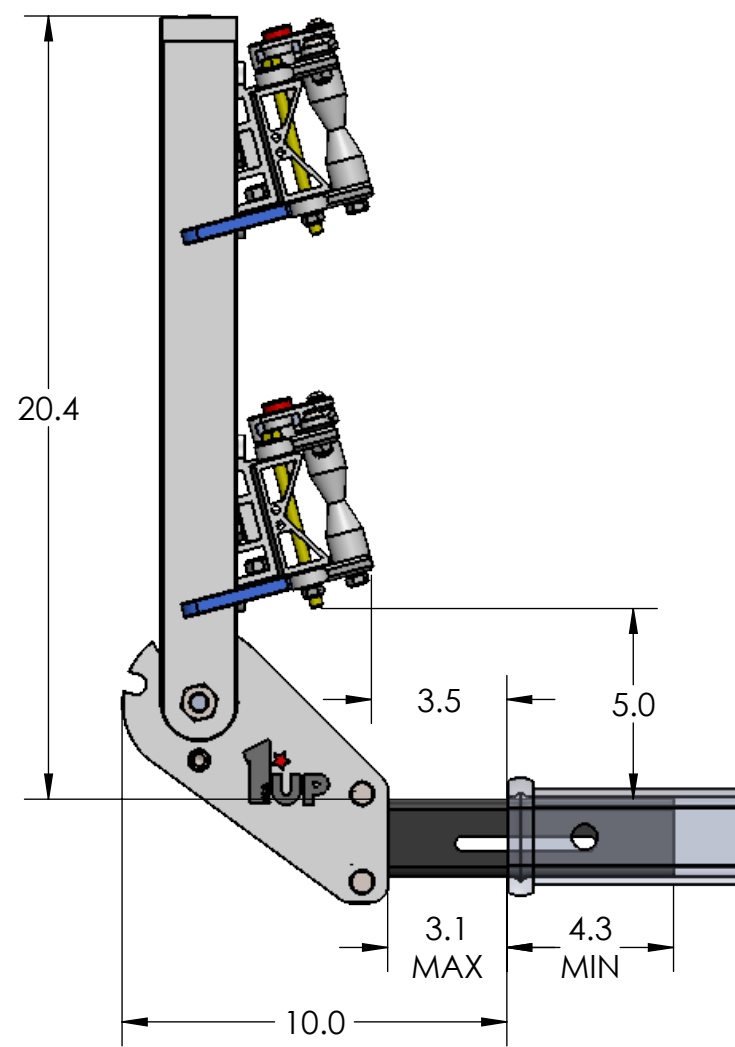

2" HEAVY DUTY SINGLE

RIDE POSITION

STORAGE POSITION

DOWN POSITION

OVERALL WIDTH

2" HEAVY DUTY SINGLE - STORAGE POSITION

BASE RACK

BASE RACK W/ ONE ADD-ON

BASE RACK W/ TWO ADD-ONS

2" HEAVY DUTY DOUBLE

RIDE POSITION

STORAGE POSITION

DOWN POSITION

OVERALL WIDTH

2" HEAVY DUTY DOUBLE - STORAGE POSITION

BASE RACK

BASE RACK W/ ONE ADD-ON

BASE RACK W/ TWO ADD-ONS

2" HEAVY DUTY DOUBLE - RIDE POSITION

BASE RACK W/ ONE ADD-ON

BASE RACK

BASE RACK W/ TWO ADD-ONS

2" HEAVY DUTY DOUBLE - DOWN POSITION

BASE RACK W/ ONE ADD-ON