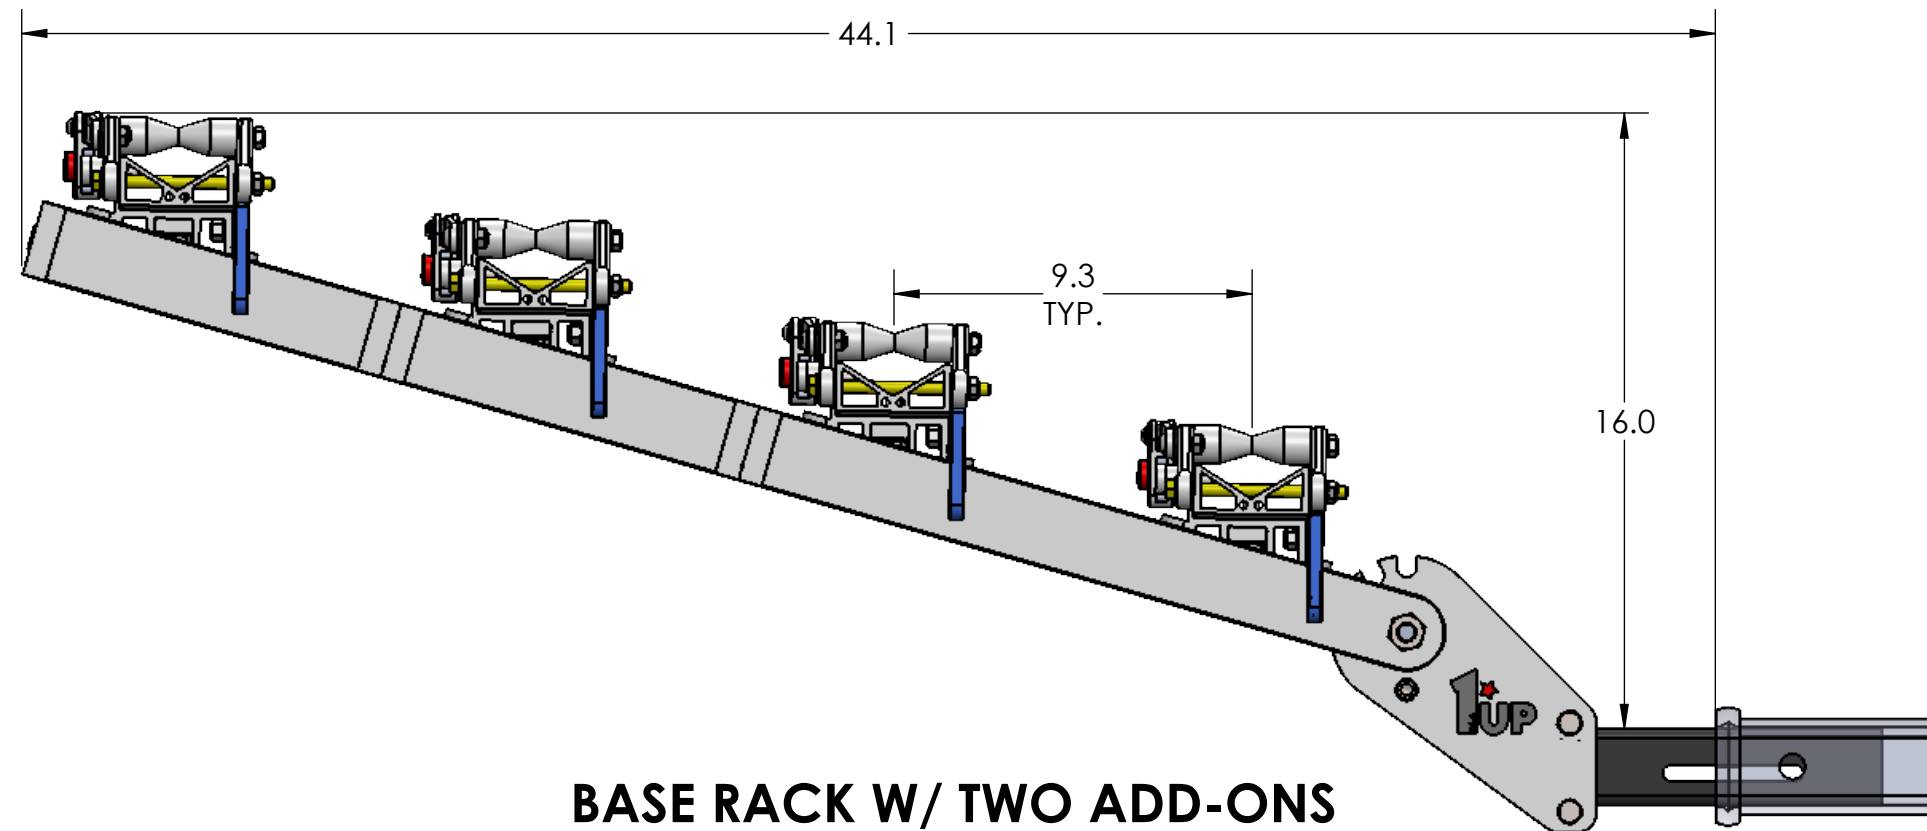

2" HEAVY DUTY SINGLE

RIDE POSITION

STORAGE POSITION

DOWN POSITION

OVERALL WIDTH

2" HEAVY DUTY SINGLE - STORAGE POSITION

BASE RACK

BASE RACK W/ ONE ADD-ON

BASE RACK W/ ONE ADD-ON

BASE RACK W/ TWO ADD-ONS

2" HEAVY DUTY DOUBLE - RIDE POSITION

BASE RACK W/ ONE ADD-ON

BASE RACK

BASE RACK W/ TWO ADD-ONS

2" HEAVY DUTY DOUBLE - DOWN POSITION

BASE RACK W/ ONE ADD-ON