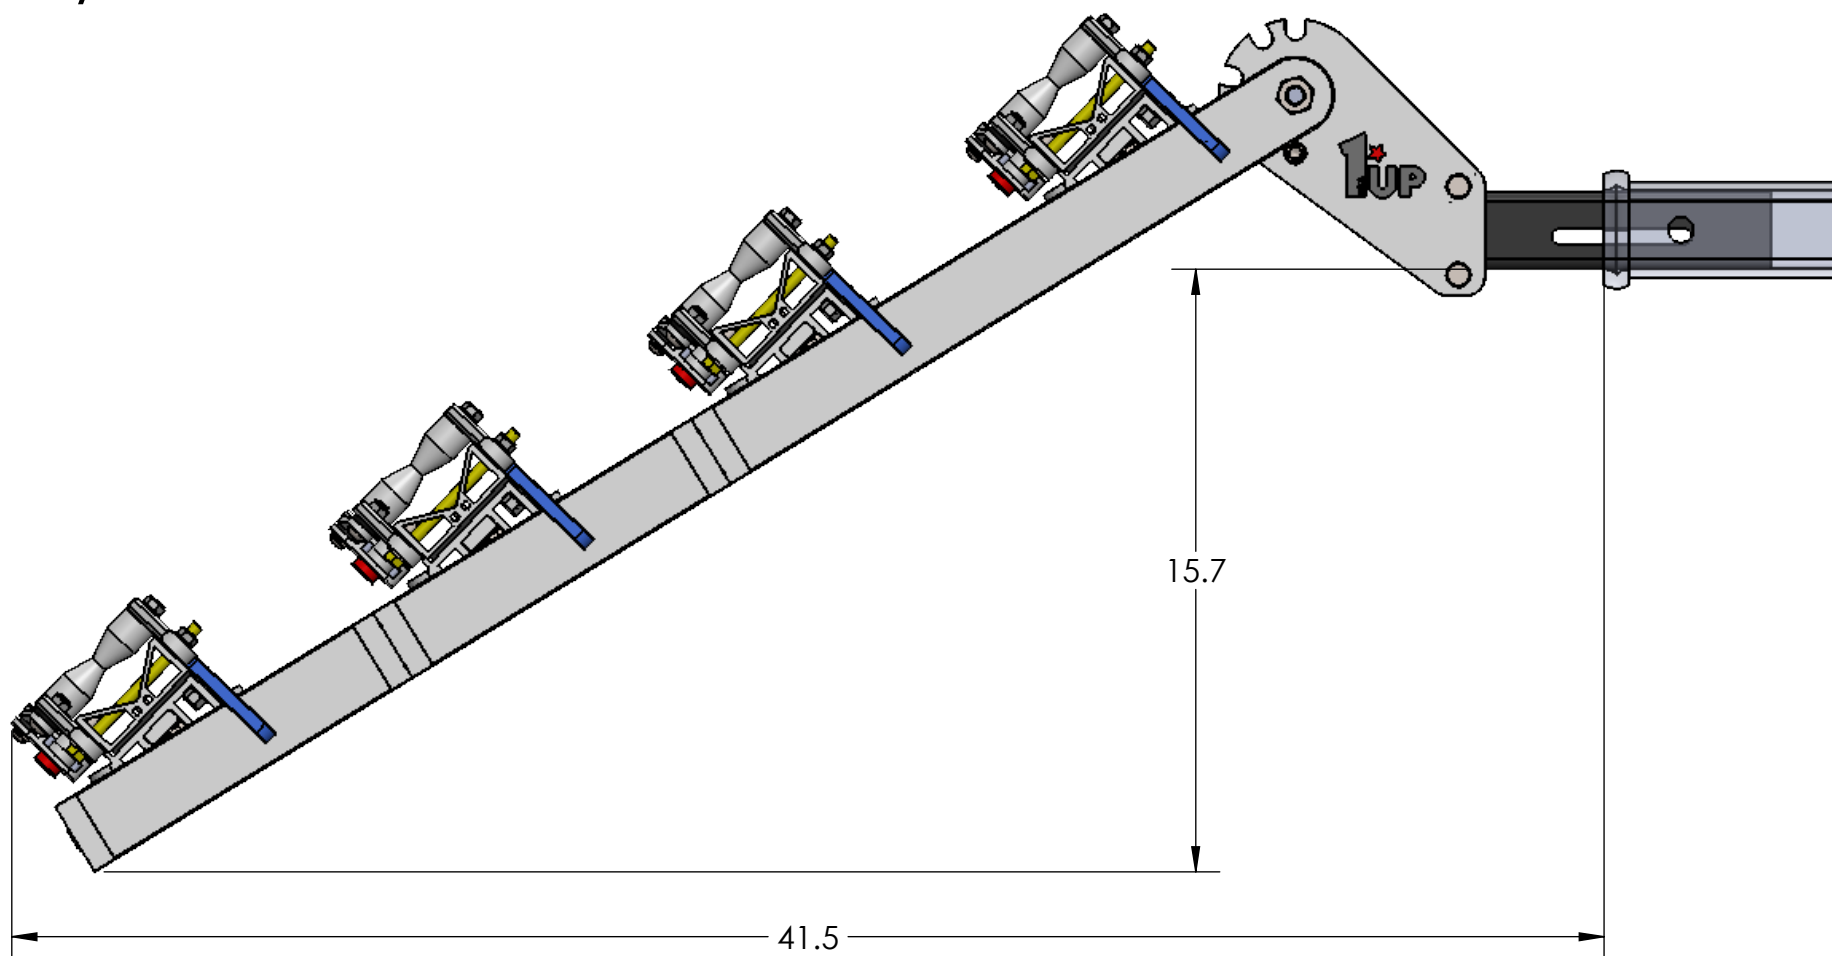

BASE RACK W/ TWO ADD-ONS