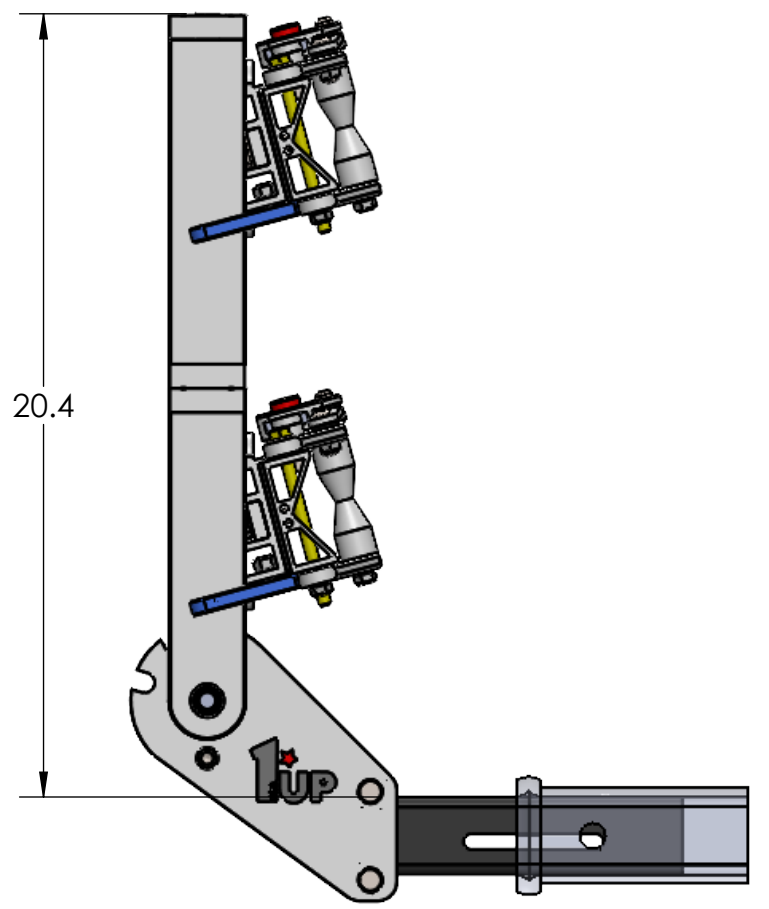

2" HEAVY DUTY SINGLE

RIDE POSITION

STORAGE POSITION

DOWN POSITION

OVERALL WIDTH

2" HEAVY DUTY SINGLE - STORAGE POSITION

BASE RACK

BASE RACK W/ ONE ADD-ON

BASE RACK W/ TWO ADD-ONS

2" HEAVY DUTY SINGLE - RIDE POSITION

BASE RACK W/ ONE ADD-ON

BASE RACK

BASE RACK W/ TWO ADD-ONS

2" HEAVY DUTY SINGLE - DOWN POSITION

BASE RACK W/ ONE ADD-ON

BASE RACK

BASE RACK W/ TWO ADD-ONS

2" HEAVY DUTY DOUBLE

RIDE POSITION

STORAGE POSITION

DOWN POSITION

OVERALL WIDTH

2" HEAVY DUTY DOUBLE - STORAGE POSITION

BASE RACK

BASE RACK W/ ONE ADD-ON

BASE RACK W/ TWO ADD-ONS

2" HEAVY DUTY DOUBLE - RIDE POSITION

BASE RACK W/ ONE ADD-ON

BASE RACK

BASE RACK W/ TWO ADD-ONS

2" HEAVY DUTY DOUBLE - DOWN POSITION

BASE RACK W/ ONE ADD-ON