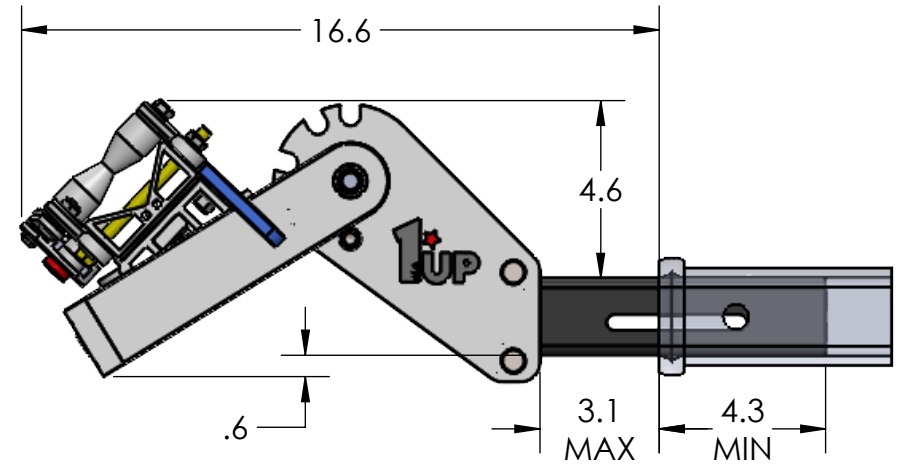

2" HEAVY DUTY SINGLE

RIDE POSITION

STORAGE POSITION

DOWN POSITION

OVERALL WIDTH

2" HEAVY DUTY SINGLE - STORAGE POSITION

BASE RACK

BASE RACK W/ ONE ADD-ON

BASE RACK W/ TWO ADD-ONS

2" HEAVY DUTY SINGLE - RIDE POSITION

BASE RACK W/ ONE ADD-ON

BASE RACK

BASE RACK W/ TWO ADD-ONS

2" HEAVY DUTY SINGLE - DOWN POSITION

BASE RACK W/ ONE ADD-ON

BASE RACK

BASE RACK W/ TWO ADD-ONS

2" HEAVY DUTY DOUBLE

RIDE POSITION

STORAGE POSITION

DOWN POSITION

OVERALL WIDTH

2" HEAVY DUTY DOUBLE - STORAGE POSITION

BASE RACK