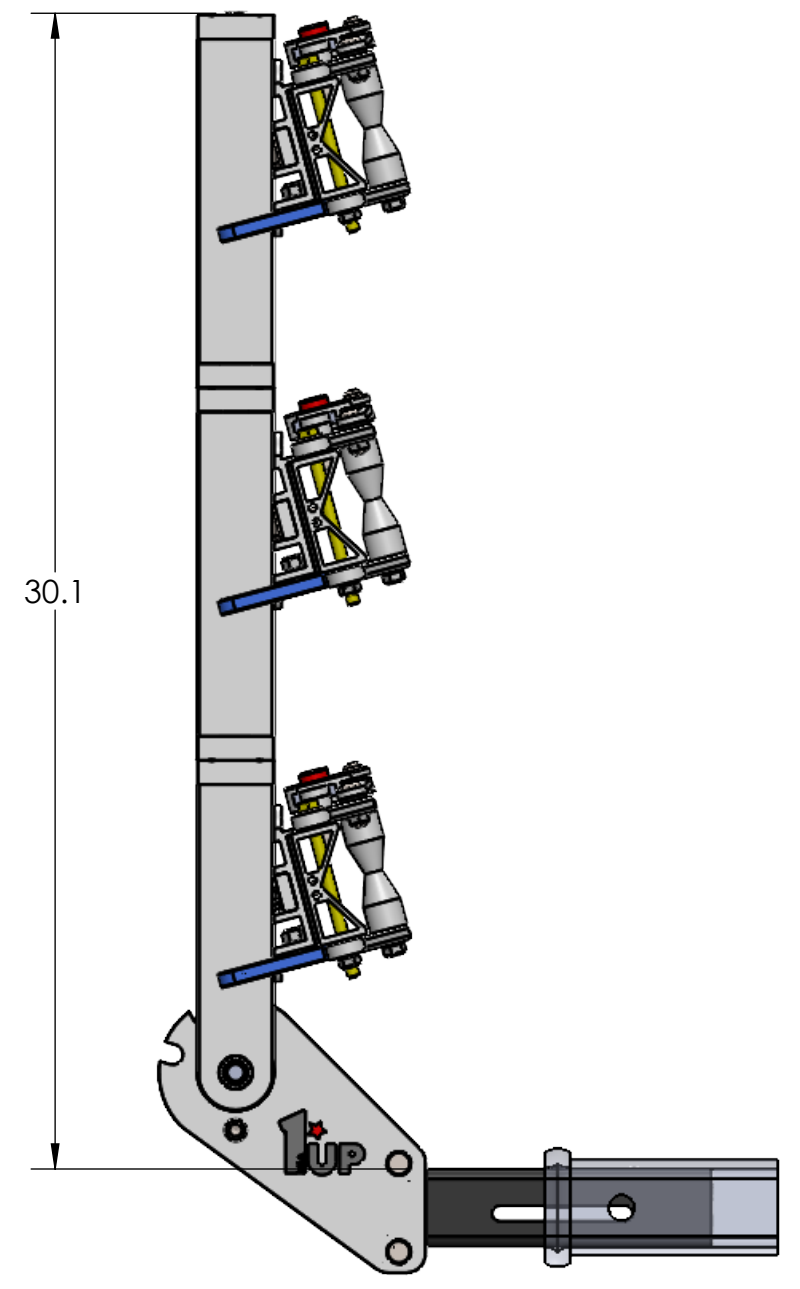

2" HEAVY DUTY SINGLE

RIDE POSITION

STORAGE POSITION

DOWN POSITION

OVERALL WIDTH

2" HEAVY DUTY SINGLE - STORAGE POSITION

BASE RACK

BASE RACK W/ ONE ADD-ON

BASE RACK W/ TWO ADD-ONS

2" HEAVY DUTY SINGLE - RIDE POSITION

BASE RACK W/ ONE ADD-ON

BASE RACK

BASE RACK W/ TWO ADD-ONS

2" HEAVY DUTY SINGLE - DOWN POSITION

BASE RACK W/ ONE ADD-ON

BASE RACK

BASE RACK W/ TWO ADD-ONS

2" HEAVY DUTY DOUBLE

RIDE POSITION

STORAGE POSITION

DOWN POSITION

OVERALL WIDTH

2" HEAVY DUTY DOUBLE - STORAGE POSITION

BASE RACK