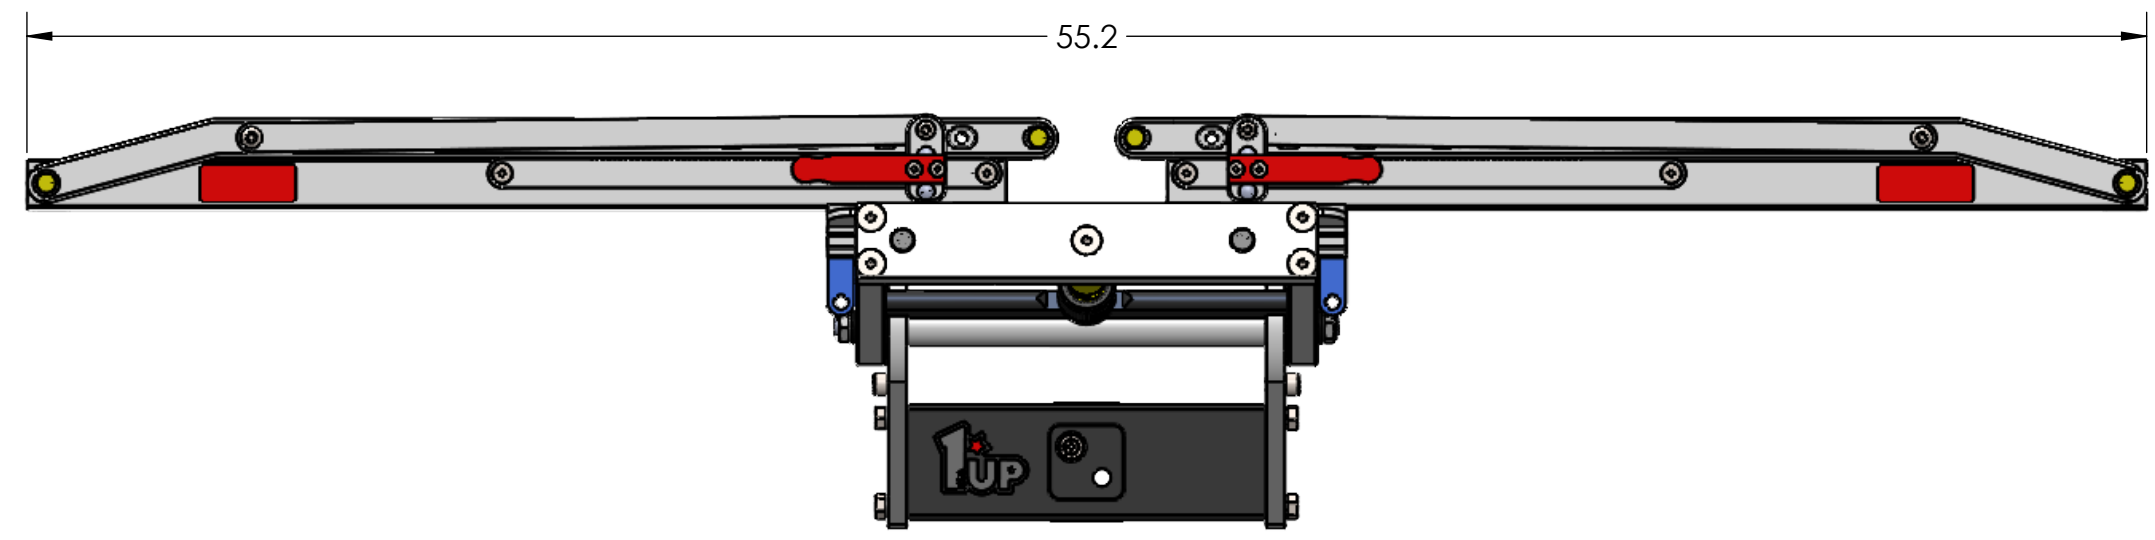

2" HEAVY DUTY SINGLE

RIDE POSITION

STORAGE POSITION

DOWN POSITION

OVERALL WIDTH

2" HEAVY DUTY SINGLE - STORAGE POSITION

BASE RACK

BASE RACK W/ ONE ADD-ON

BASE RACK W/ TWO ADD-ONS

2" HEAVY DUTY SINGLE - RIDE POSITION

BASE RACK W/ ONE ADD-ON

BASE RACK

BASE RACK W/ TWO ADD-ONS

2" HEAVY DUTY SINGLE - DOWN POSITION

BASE RACK W/ ONE ADD-ON

BASE RACK

BASE RACK W/ TWO ADD-ONS

2" HEAVY DUTY DOUBLE

RIDE POSITION

STORAGE POSITION

DOWN POSITION

OVERALL WIDTH

2" HEAVY DUTY DOUBLE - STORAGE POSITION

BASE RACK

BASE RACK W/ ONE ADD-ON

BASE RACK W/ TWO ADD-ONS

2" HEAVY DUTY DOUBLE - RIDE POSITION

BASE RACK W/ ONE ADD-ON

BASE RACK

BASE RACK W/ TWO ADD-ONS

2" HEAVY DUTY DOUBLE - DOWN POSITION

BASE RACK W/ ONE ADD-ON