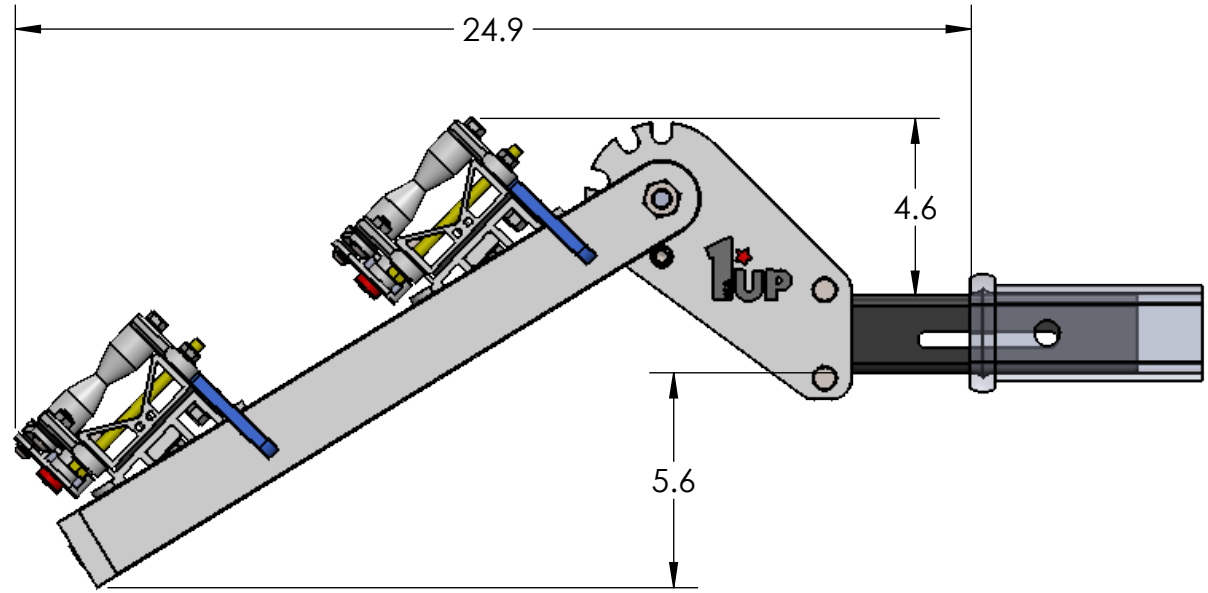

BASE RACK W/ TWO ADD-ONS

2" HEAVY DUTY DOUBLE

RIDE POSITION

STORAGE POSITION

DOWN POSITION

OVERALL WIDTH

2" HEAVY DUTY DOUBLE - STORAGE POSITION

BASE RACK