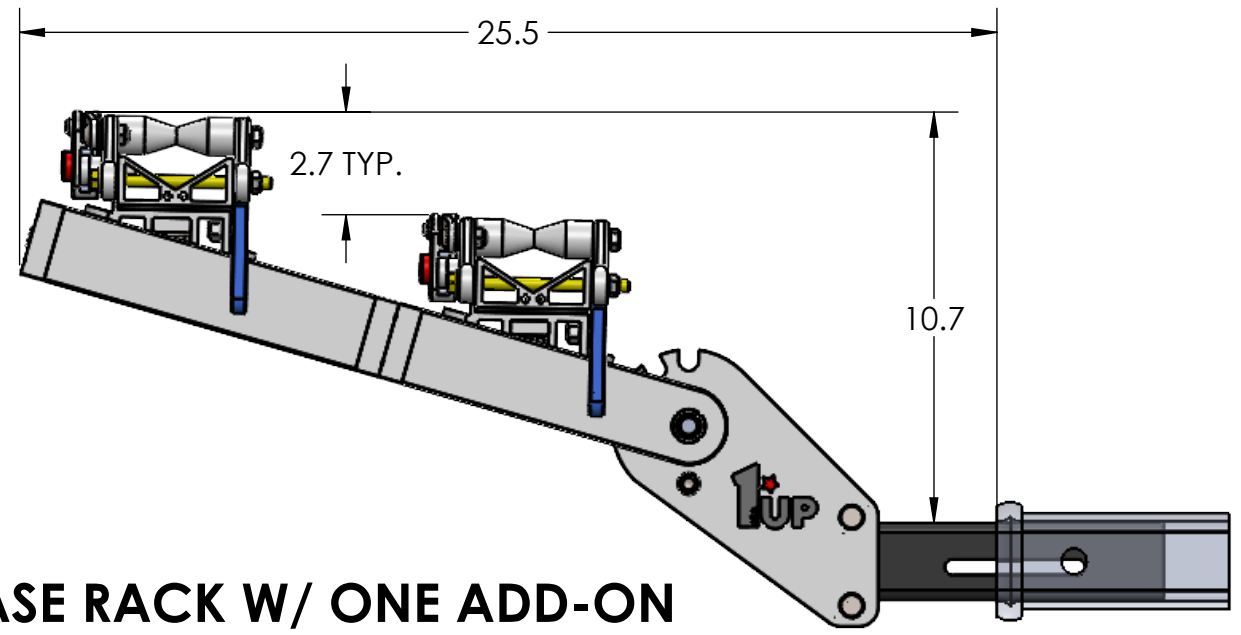

2" HEAVY DUTY SINGLE

RIDE POSITION

STORAGE POSITION

DOWN POSITION

OVERALL WIDTH

2" HEAVY DUTY SINGLE - STORAGE POSITION

BASE RACK

BASE RACK W/ ONE ADD-ON

BASE RACK W/ TWO ADD-ONS

2" HEAVY DUTY SINGLE - RIDE POSITION

BASE RACK W/ ONE ADD-ON

BASE RACK

BASE RACK W/ TWO ADD-ONS

2" HEAVY DUTY SINGLE - DOWN POSITION

BASE RACK W/ ONE ADD-ON

BASE RACK

BASE RACK W/ TWO ADD-ONS

2" HEAVY DUTY DOUBLE

RIDE POSITION

STORAGE POSITION

DOWN POSITION

OVERALL WIDTH

2" HEAVY DUTY DOUBLE - STORAGE POSITION

BASE RACK