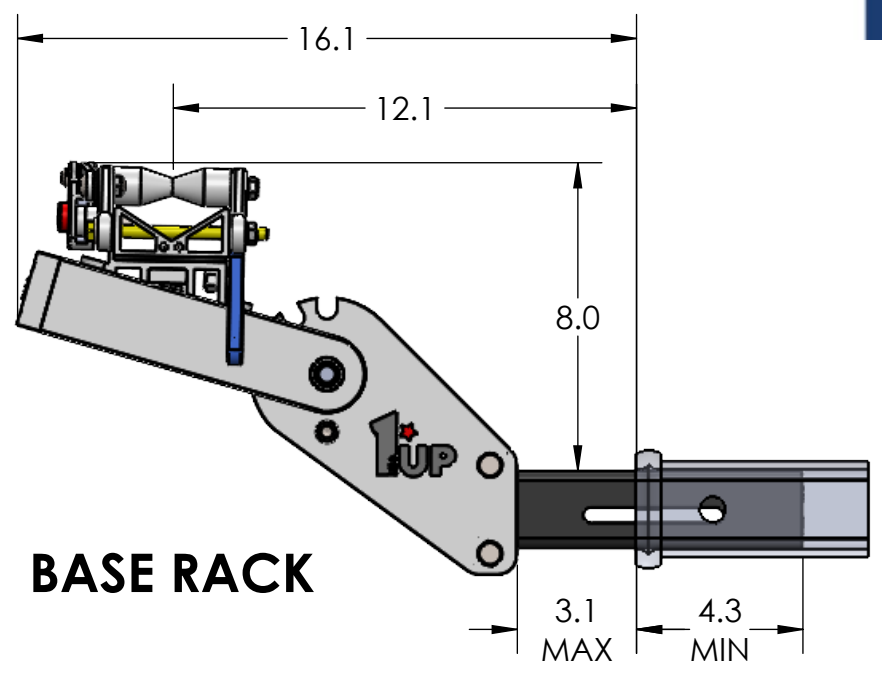

2" HEAVY DUTY SINGLE

RIDE POSITION

STORAGE POSITION

DOWN POSITION

OVERALL WIDTH

2" HEAVY DUTY SINGLE - STORAGE POSITION

BASE RACK

BASE RACK W/ ONE ADD-ON

BASE RACK W/ TWO ADD-ONS

2" HEAVY DUTY SINGLE - RIDE POSITION

BASE RACK W/ ONE ADD-ON

BASE RACK

BASE RACK W/ TWO ADD-ONS

2" HEAVY DUTY SINGLE - DOWN POSITION

BASE RACK W/ ONE ADD-ON

BASE RACK

BASE RACK W/ TWO ADD-ONS

2" HEAVY DUTY DOUBLE

RIDE POSITION

STORAGE POSITION

DOWN POSITION

OVERALL WIDTH

2" HEAVY DUTY DOUBLE - STORAGE POSITION

BASE RACK