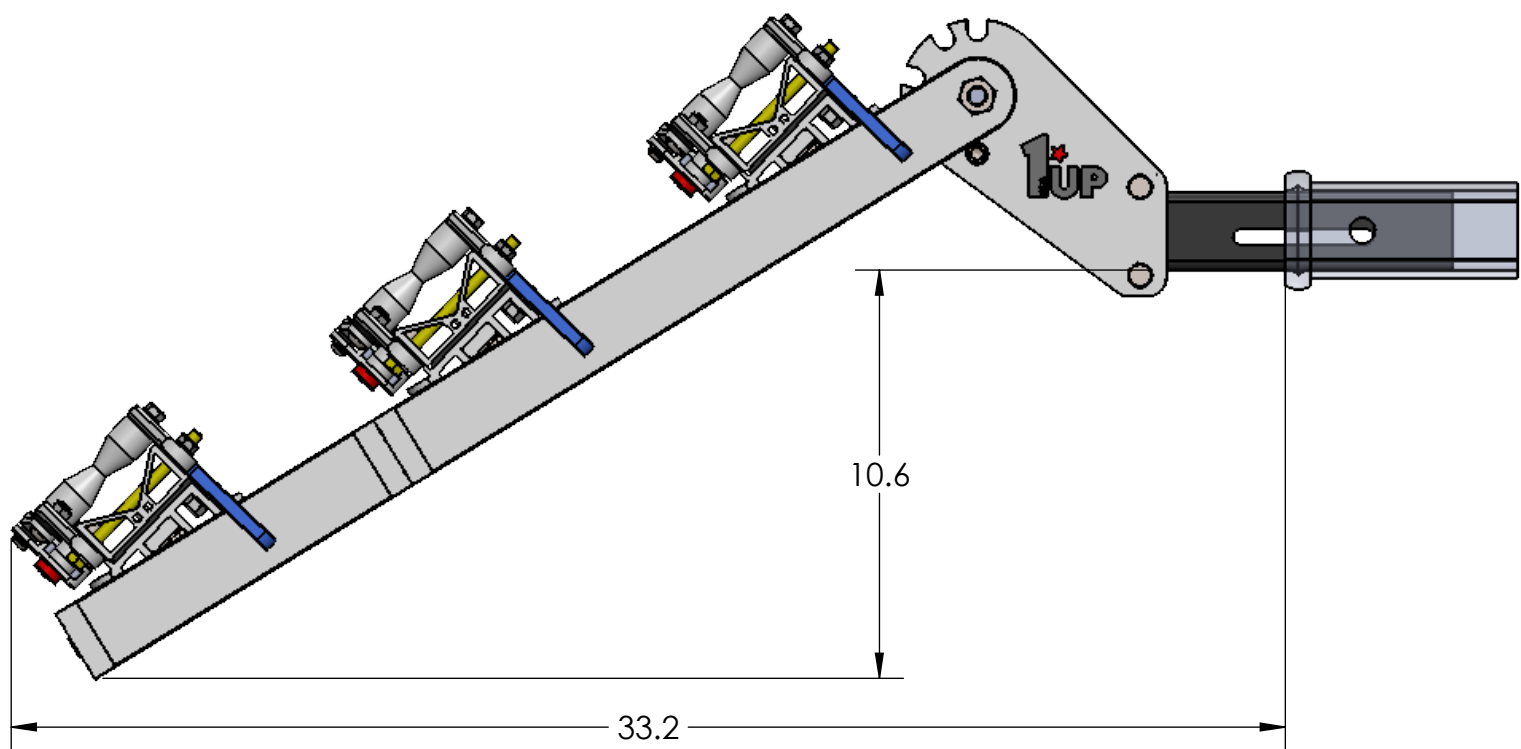

2" HEAVY DUTY SINGLE

RIDE POSITION

STORAGE POSITION

DOWN POSITION

OVERALL WIDTH

2" HEAVY DUTY SINGLE - STORAGE POSITION

BASE RACK

BASE RACK W/ ONE ADD-ON

BASE RACK W/ ONE ADD-ON

BASE RACK W/ TWO ADD-ONS

2" HEAVY DUTY DOUBLE - RIDE POSITION

BASE RACK W/ ONE ADD-ON

BASE RACK

BASE RACK W/ TWO ADD-ONS

2" HEAVY DUTY DOUBLE - DOWN POSITION

BASE RACK W/ ONE ADD-ON