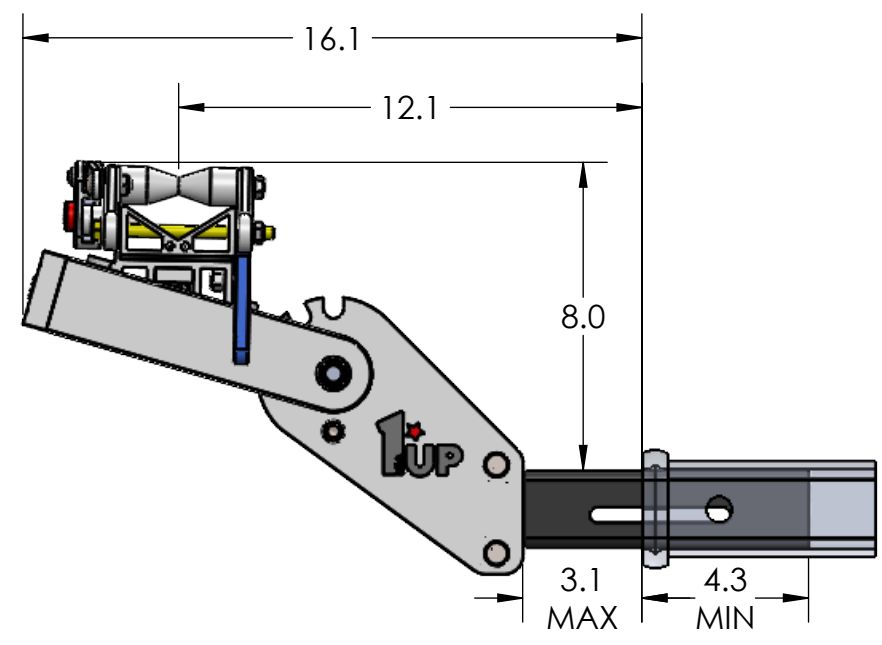

2" HEAVY DUTY SINGLE

RIDE POSITION

STORAGE POSITION

DOWN POSITION

OVERALL WIDTH

2" HEAVY DUTY SINGLE - STORAGE POSITION

BASE RACK

BASE RACK W/ ONE ADD-ON

BASE RACK W/ TWO ADD-ONS

2" HEAVY DUTY SINGLE - RIDE POSITION

BASE RACK W/ ONE ADD-ON

BASE RACK

BASE RACK W/ TWO ADD-ONS

2" HEAVY DUTY SINGLE - DOWN POSITION

BASE RACK W/ ONE ADD-ON

BASE RACK

BASE RACK W/ TWO ADD-ONS

2" HEAVY DUTY DOUBLE

RIDE POSITION

STORAGE POSITION

DOWN POSITION

OVERALL WIDTH

2" HEAVY DUTY DOUBLE - STORAGE POSITION

BASE RACK