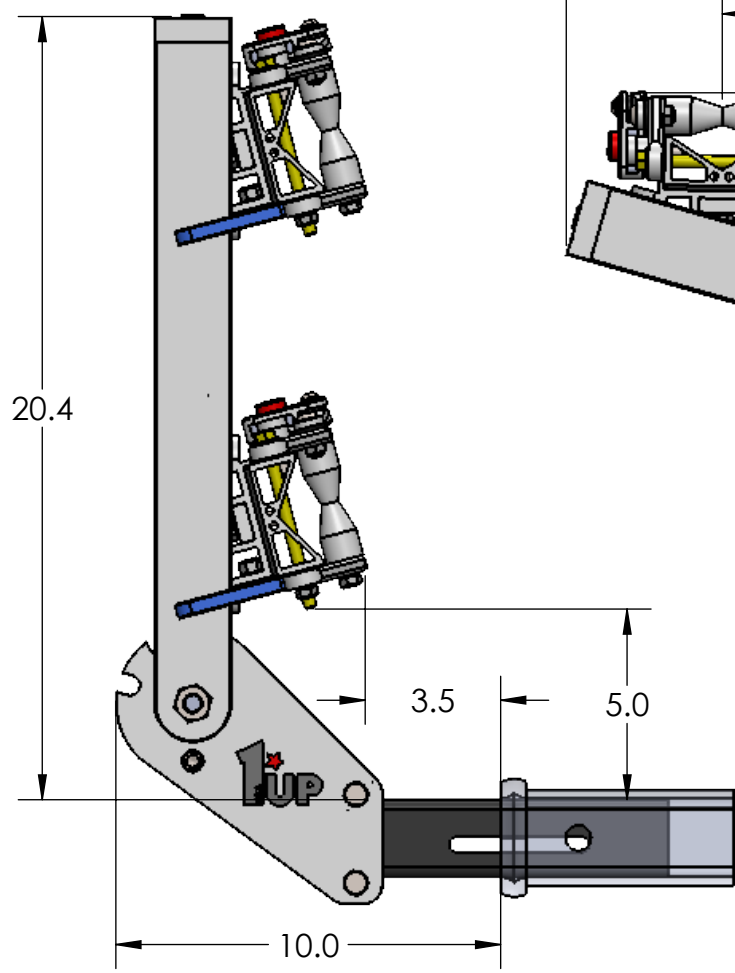

2" HEAVY DUTY SINGLE

RIDE POSITION

STORAGE POSITION

DOWN POSITION

OVERALL WIDTH

2" HEAVY DUTY SINGLE - STORAGE POSITION

BASE RACK

BASE RACK W/ ONE ADD-ON

BASE RACK W/ TWO ADD-ONS

2" HEAVY DUTY SINGLE - RIDE POSITION

BASE RACK W/ ONE ADD-ON

BASE RACK

BASE RACK W/ TWO ADD-ONS

2" HEAVY DUTY SINGLE - DOWN POSITION

BASE RACK W/ ONE ADD-ON

BASE RACK

BASE RACK W/ TWO ADD-ONS

2" HEAVY DUTY DOUBLE

RIDE POSITION

STORAGE POSITION

DOWN POSITION

OVERALL WIDTH

2" HEAVY DUTY DOUBLE - STORAGE POSITION

BASE RACK