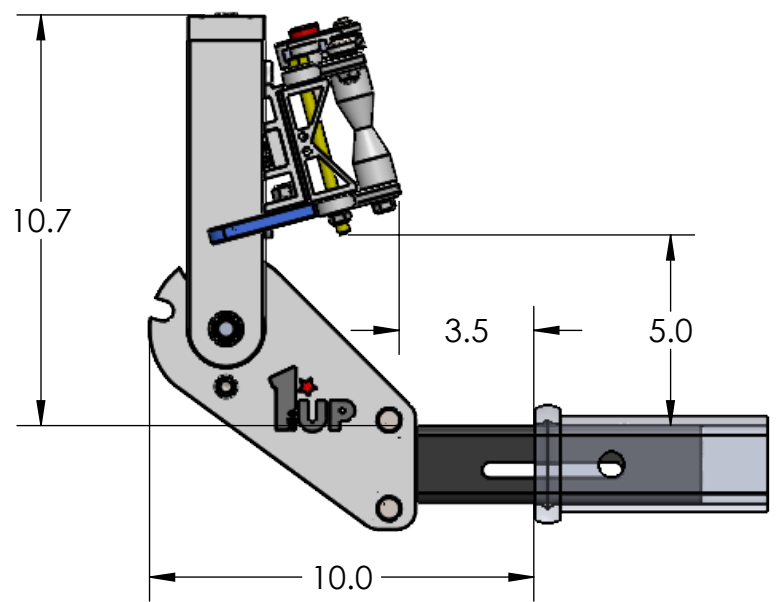

2" HEAVY DUTY SINGLE

RIDE POSITION

STORAGE POSITION

DOWN POSITION

OVERALL WIDTH

2" HEAVY DUTY SINGLE - STORAGE POSITION

BASE RACK

BASE RACK W/ ONE ADD-ON

BASE RACK W/ TWO ADD-ONS

2" HEAVY DUTY SINGLE - RIDE POSITION

BASE RACK W/ ONE ADD-ON

BASE RACK

BASE RACK W/ TWO ADD-ONS

2" HEAVY DUTY SINGLE - DOWN POSITION

BASE RACK W/ ONE ADD-ON

BASE RACK

BASE RACK W/ TWO ADD-ONS

2" HEAVY DUTY DOUBLE

RIDE POSITION

STORAGE POSITION

DOWN POSITION

OVERALL WIDTH

2" HEAVY DUTY DOUBLE - STORAGE POSITION

BASE RACK