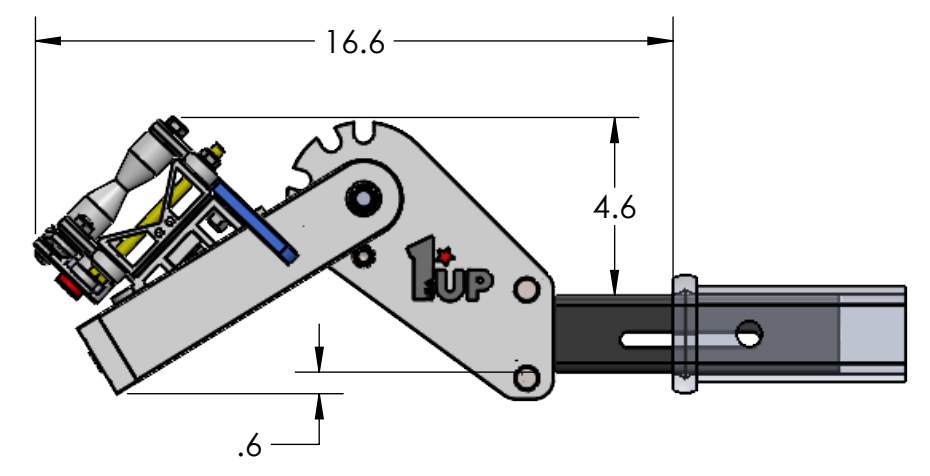

2" HEAVY DUTY SINGLE

RIDE POSITION

STORAGE POSITION

DOWN POSITION

OVERALL WIDTH

2" HEAVY DUTY SINGLE - STORAGE POSITION

BASE RACK

BASE RACK W/ ONE ADD-ON

BASE RACK W/ TWO ADD-ONS

2" HEAVY DUTY SINGLE - RIDE POSITION

BASE RACK W/ ONE ADD-ON

BASE RACK

BASE RACK W/ TWO ADD-ONS

2" HEAVY DUTY SINGLE - DOWN POSITION

BASE RACK W/ ONE ADD-ON

BASE RACK

BASE RACK W/ TWO ADD-ONS

2" HEAVY DUTY DOUBLE

RIDE POSITION

STORAGE POSITION

DOWN POSITION

OVERALL WIDTH

2" HEAVY DUTY DOUBLE - STORAGE POSITION

BASE RACK