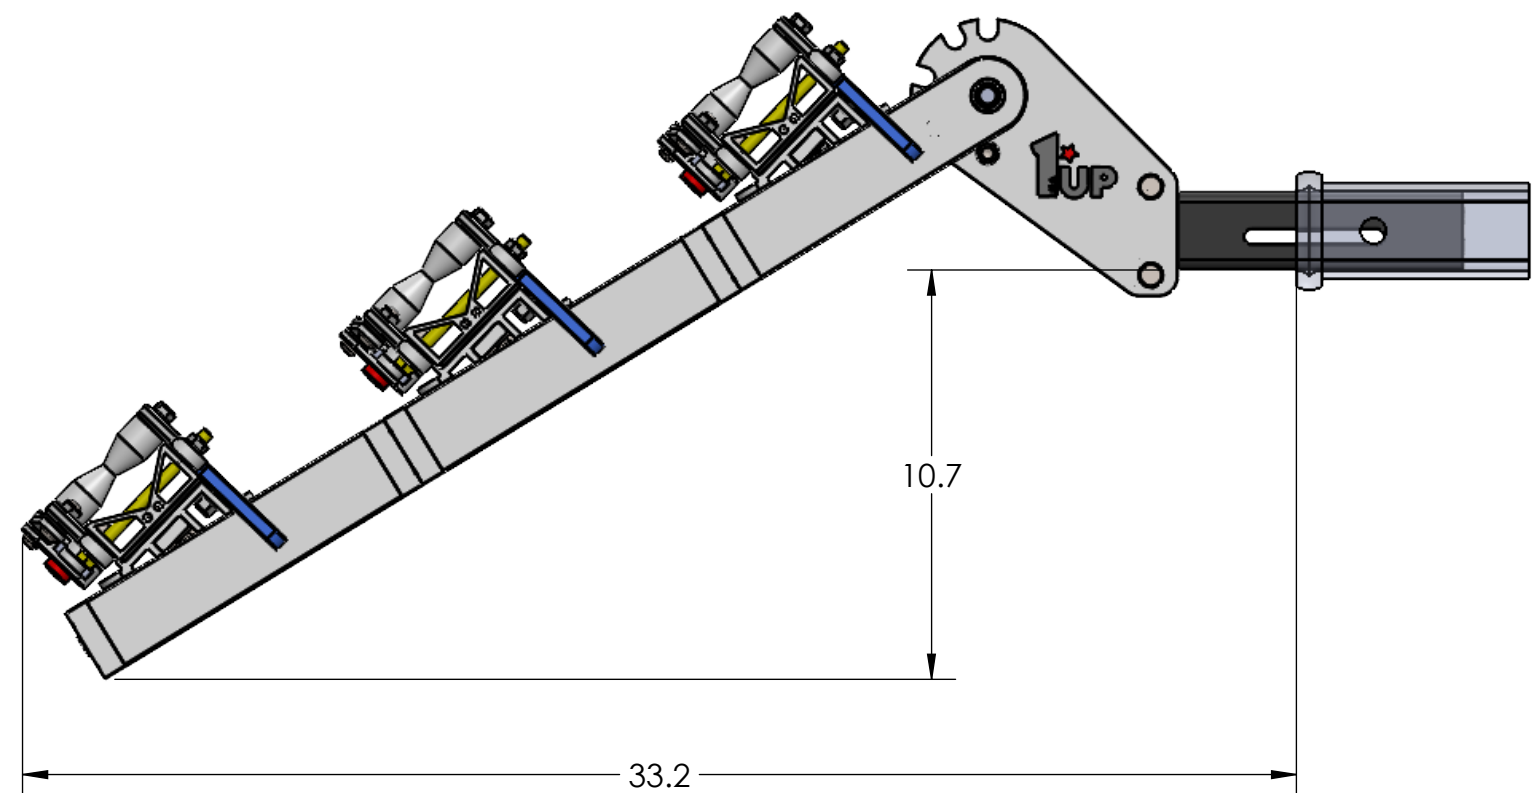

2" HEAVY DUTY SINGLE

RIDE POSITION

STORAGE POSITION

DOWN POSITION

OVERALL WIDTH

2" HEAVY DUTY SINGLE - STORAGE POSITION

BASE RACK

BASE RACK W/ ONE ADD-ON

BASE RACK W/ TWO ADD-ONS

2" HEAVY DUTY SINGLE - RIDE POSITION

BASE RACK W/ ONE ADD-ON

BASE RACK

BASE RACK W/ TWO ADD-ONS

2" HEAVY DUTY SINGLE - DOWN POSITION

BASE RACK W/ ONE ADD-ON

BASE RACK

BASE RACK W/ TWO ADD-ONS

2" HEAVY DUTY DOUBLE

RIDE POSITION

STORAGE POSITION

DOWN POSITION

OVERALL WIDTH

2" HEAVY DUTY DOUBLE - STORAGE POSITION

BASE RACK