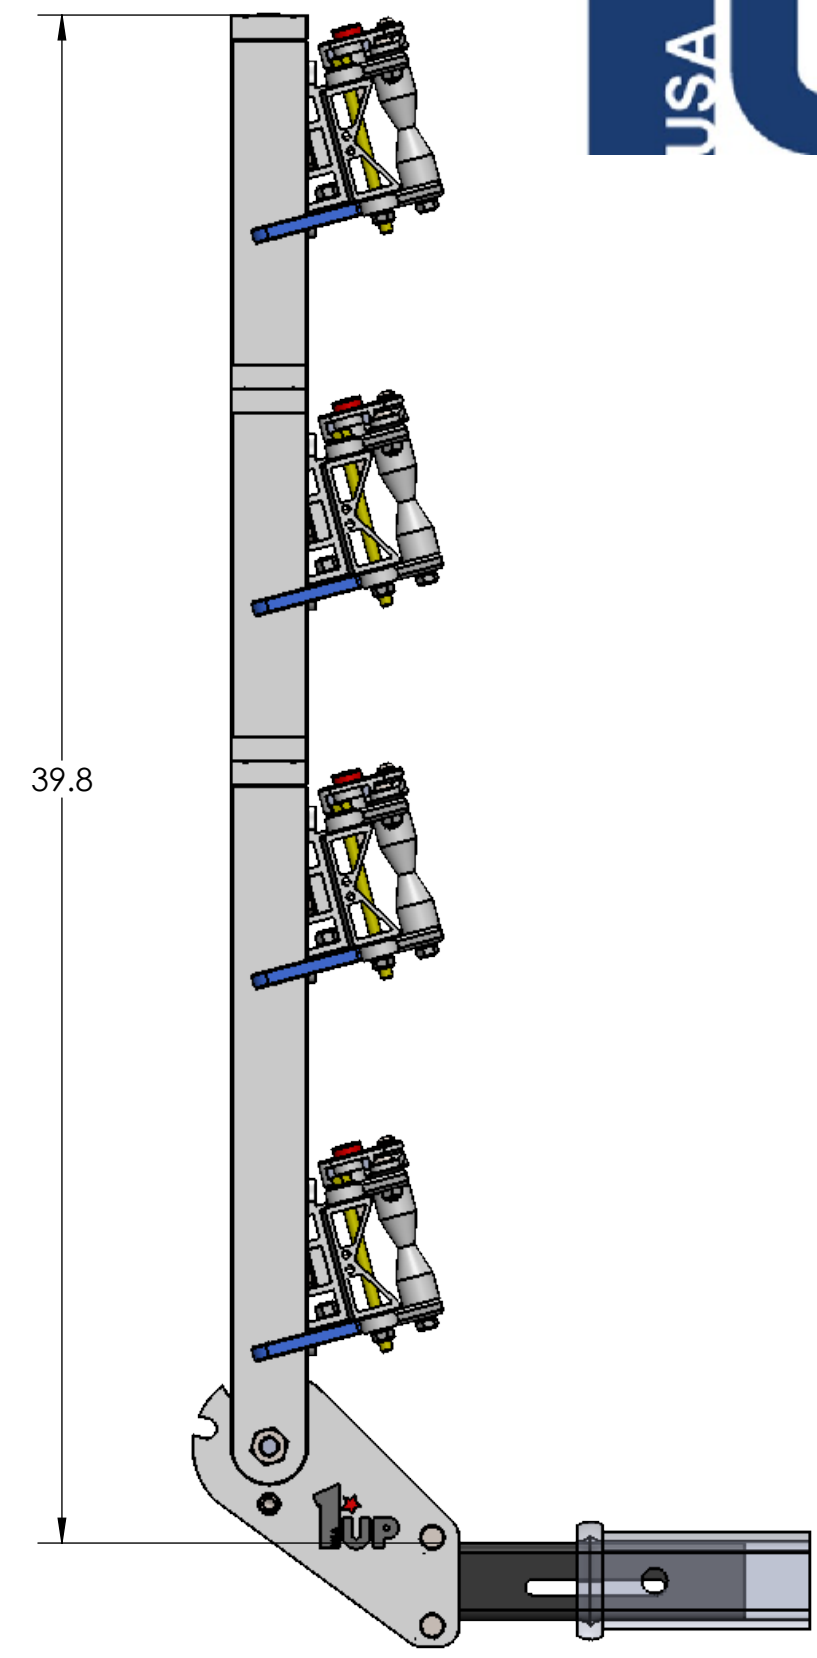

2" HEAVY DUTY SINGLE

RIDE POSITION

STORAGE POSITION

DOWN POSITION

OVERALL WIDTH

2" HEAVY DUTY SINGLE - STORAGE POSITION

BASE RACK

BASE RACK W/ ONE ADD-ON

BASE RACK W/ TWO ADD-ONS

2" HEAVY DUTY SINGLE - RIDE POSITION

BASE RACK W/ ONE ADD-ON

BASE RACK

BASE RACK W/ TWO ADD-ONS

2" HEAVY DUTY SINGLE - DOWN POSITION

BASE RACK W/ ONE ADD-ON

BASE RACK

BASE RACK W/ TWO ADD-ONS

2" HEAVY DUTY DOUBLE

RIDE POSITION

STORAGE POSITION

DOWN POSITION

OVERALL WIDTH

2" HEAVY DUTY DOUBLE - STORAGE POSITION

BASE RACK

BASE RACK W/ ONE ADD-ON

BASE RACK W/ TWO ADD-ONS

2" HEAVY DUTY DOUBLE - RIDE POSITION

BASE RACK W/ ONE ADD-ON

BASE RACK

BASE RACK W/ TWO ADD-ONS

2" HEAVY DUTY DOUBLE - DOWN POSITION

BASE RACK W/ ONE ADD-ON