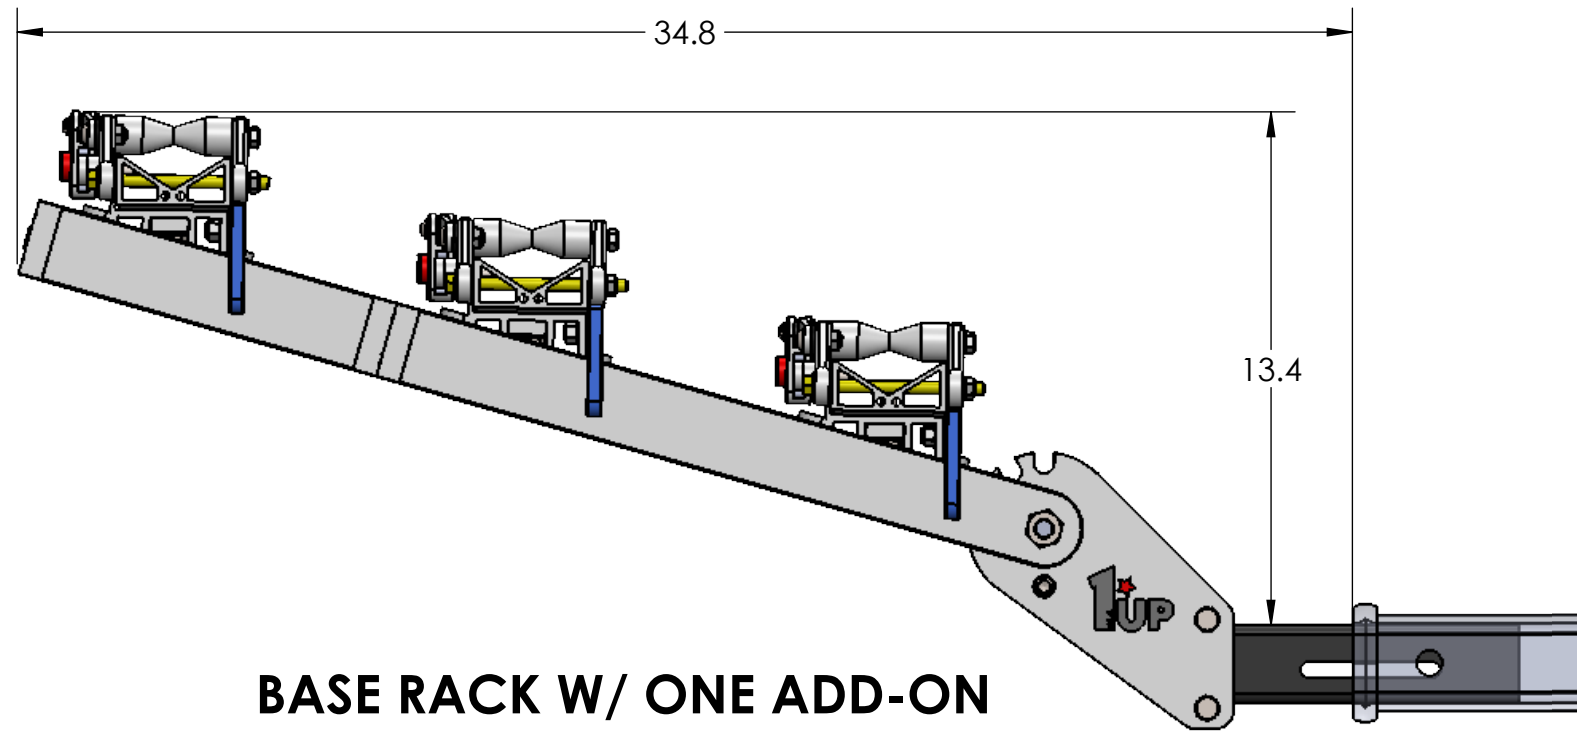

2" HEAVY DUTY DOUBLE - RIDE POSITION

BASE RACK W/ ONE ADD-ON