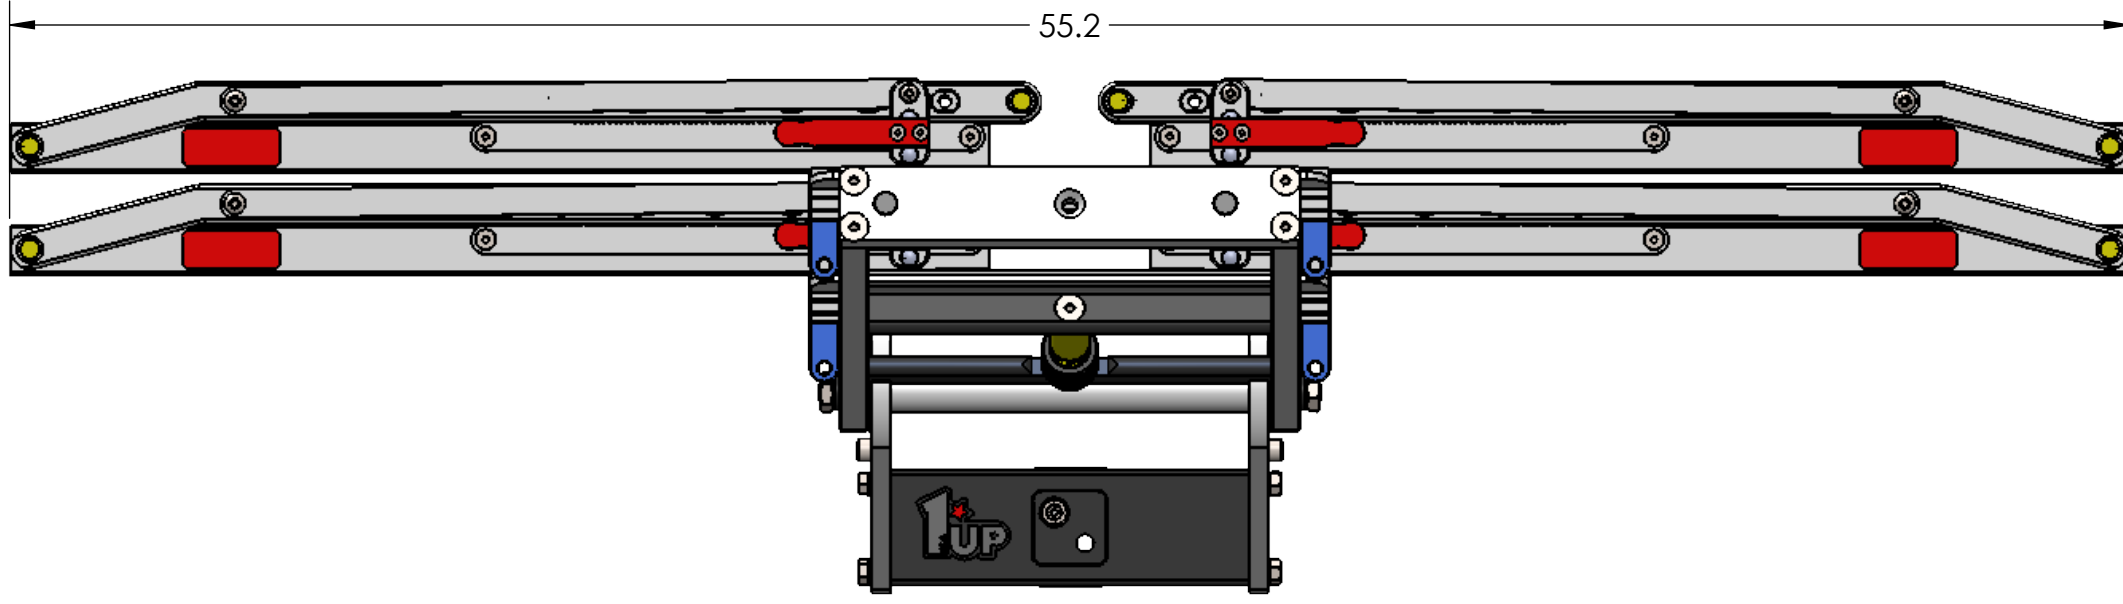

2" HEAVY DUTY SINGLE

RIDE POSITION

STORAGE POSITION

DOWN POSITION

OVERALL WIDTH

2" HEAVY DUTY SINGLE - STORAGE POSITION

BASE RACK

BASE RACK W/ ONE ADD-ON

BASE RACK W/ TWO ADD-ONS

2" HEAVY DUTY SINGLE - RIDE POSITION

BASE RACK W/ ONE ADD-ON

BASE RACK

BASE RACK W/ TWO ADD-ONS

2" HEAVY DUTY SINGLE - DOWN POSITION

BASE RACK W/ ONE ADD-ON

BASE RACK

BASE RACK W/ TWO ADD-ONS

2" HEAVY DUTY DOUBLE

RIDE POSITION

STORAGE POSITION

DOWN POSITION

OVERALL WIDTH

2" HEAVY DUTY DOUBLE - STORAGE POSITION

BASE RACK

BASE RACK W/ ONE ADD-ON

BASE RACK W/ TWO ADD-ONS

2" HEAVY DUTY DOUBLE - RIDE POSITION

BASE RACK W/ ONE ADD-ON

BASE RACK

BASE RACK W/ TWO ADD-ONS

2" HEAVY DUTY DOUBLE - DOWN POSITION

BASE RACK W/ ONE ADD-ON