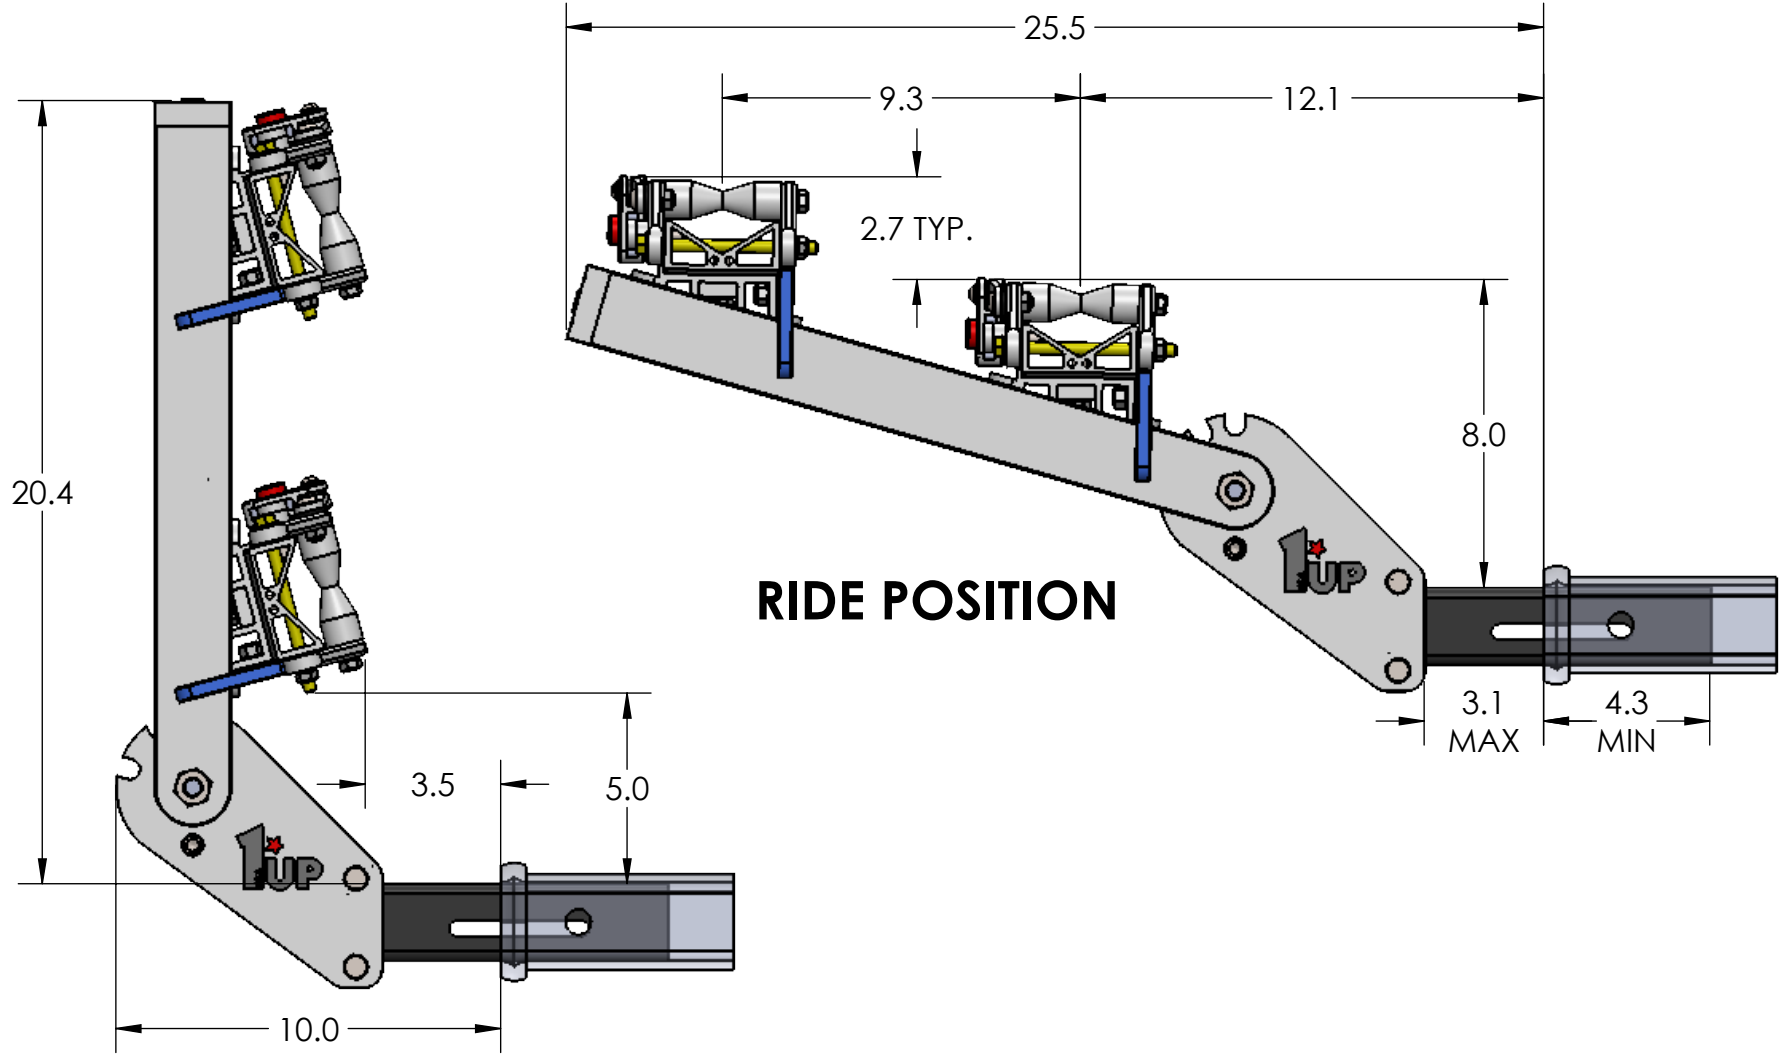

2" HEAVY DUTY SINGLE

RIDE POSITION

STORAGE POSITION

DOWN POSITION

OVERALL WIDTH

2" HEAVY DUTY SINGLE - STORAGE POSITION

BASE RACK

BASE RACK W/ ONE ADD-ON

BASE RACK W/ TWO ADD-ONS

2" HEAVY DUTY SINGLE - RIDE POSITION

BASE RACK W/ ONE ADD-ON

BASE RACK

BASE RACK W/ TWO ADD-ONS

2" HEAVY DUTY SINGLE - DOWN POSITION

BASE RACK W/ ONE ADD-ON

BASE RACK

BASE RACK W/ TWO ADD-ONS

2" HEAVY DUTY DOUBLE

RIDE POSITION

STORAGE POSITION

DOWN POSITION

OVERALL WIDTH

2" HEAVY DUTY DOUBLE - STORAGE POSITION

BASE RACK

BASE RACK W/ ONE ADD-ON

BASE RACK W/ TWO ADD-ONS

2" HEAVY DUTY DOUBLE - RIDE POSITION

BASE RACK W/ ONE ADD-ON

BASE RACK

BASE RACK W/ TWO ADD-ONS

2" HEAVY DUTY DOUBLE - DOWN POSITION

BASE RACK W/ ONE ADD-ON