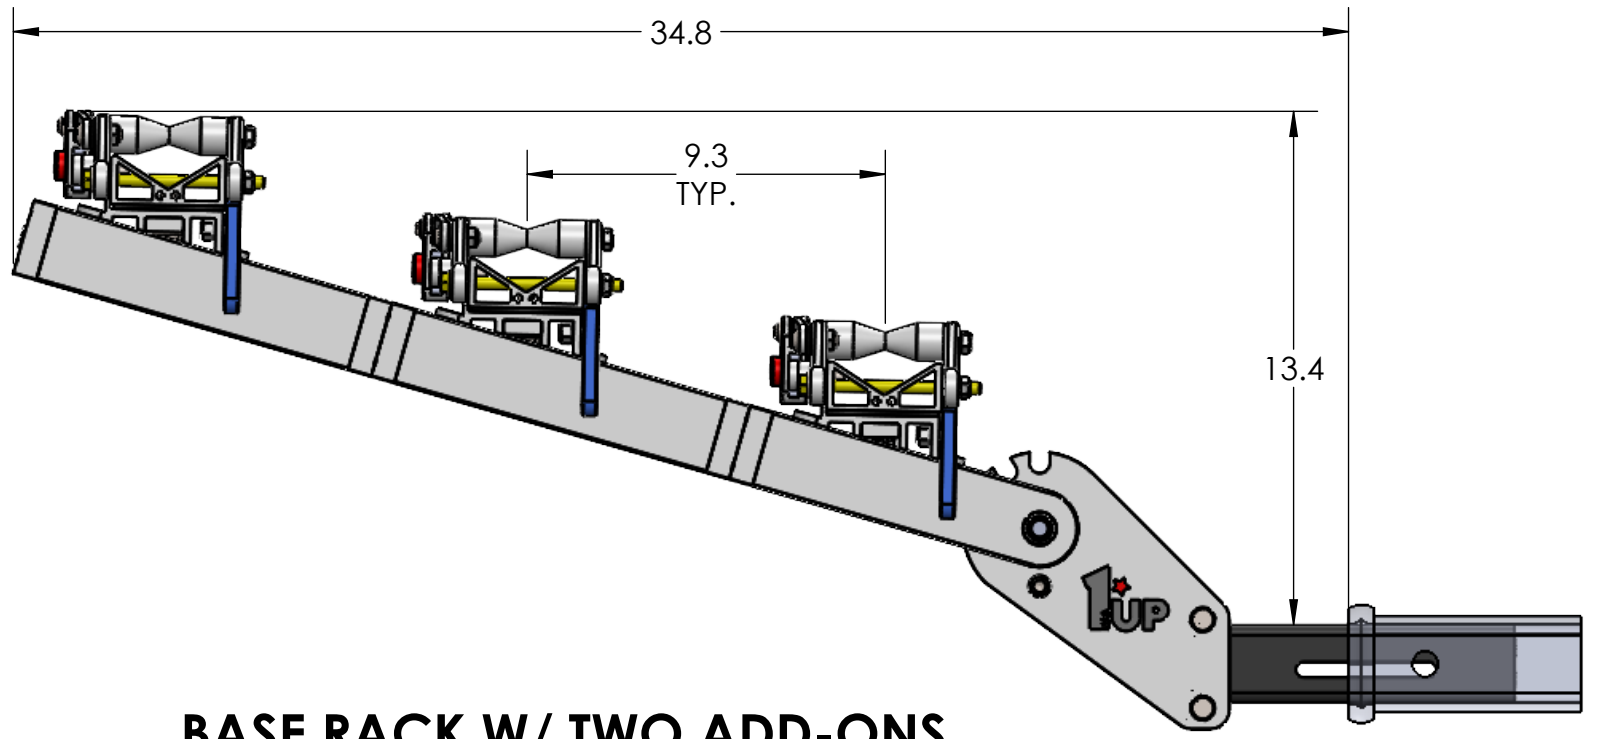

2" HEAVY DUTY SINGLE

RIDE POSITION

STORAGE POSITION

DOWN POSITION

OVERALL WIDTH

2" HEAVY DUTY SINGLE - STORAGE POSITION

BASE RACK

BASE RACK W/ ONE ADD-ON

BASE RACK W/ TWO ADD-ONS

2" HEAVY DUTY SINGLE - RIDE POSITION

BASE RACK W/ ONE ADD-ON

BASE RACK

BASE RACK W/ TWO ADD-ONS

2" HEAVY DUTY SINGLE - DOWN POSITION

BASE RACK W/ ONE ADD-ON

BASE RACK

BASE RACK W/ TWO ADD-ONS

2" HEAVY DUTY DOUBLE

RIDE POSITION

STORAGE POSITION

DOWN POSITION

OVERALL WIDTH

2" HEAVY DUTY DOUBLE - STORAGE POSITION

BASE RACK